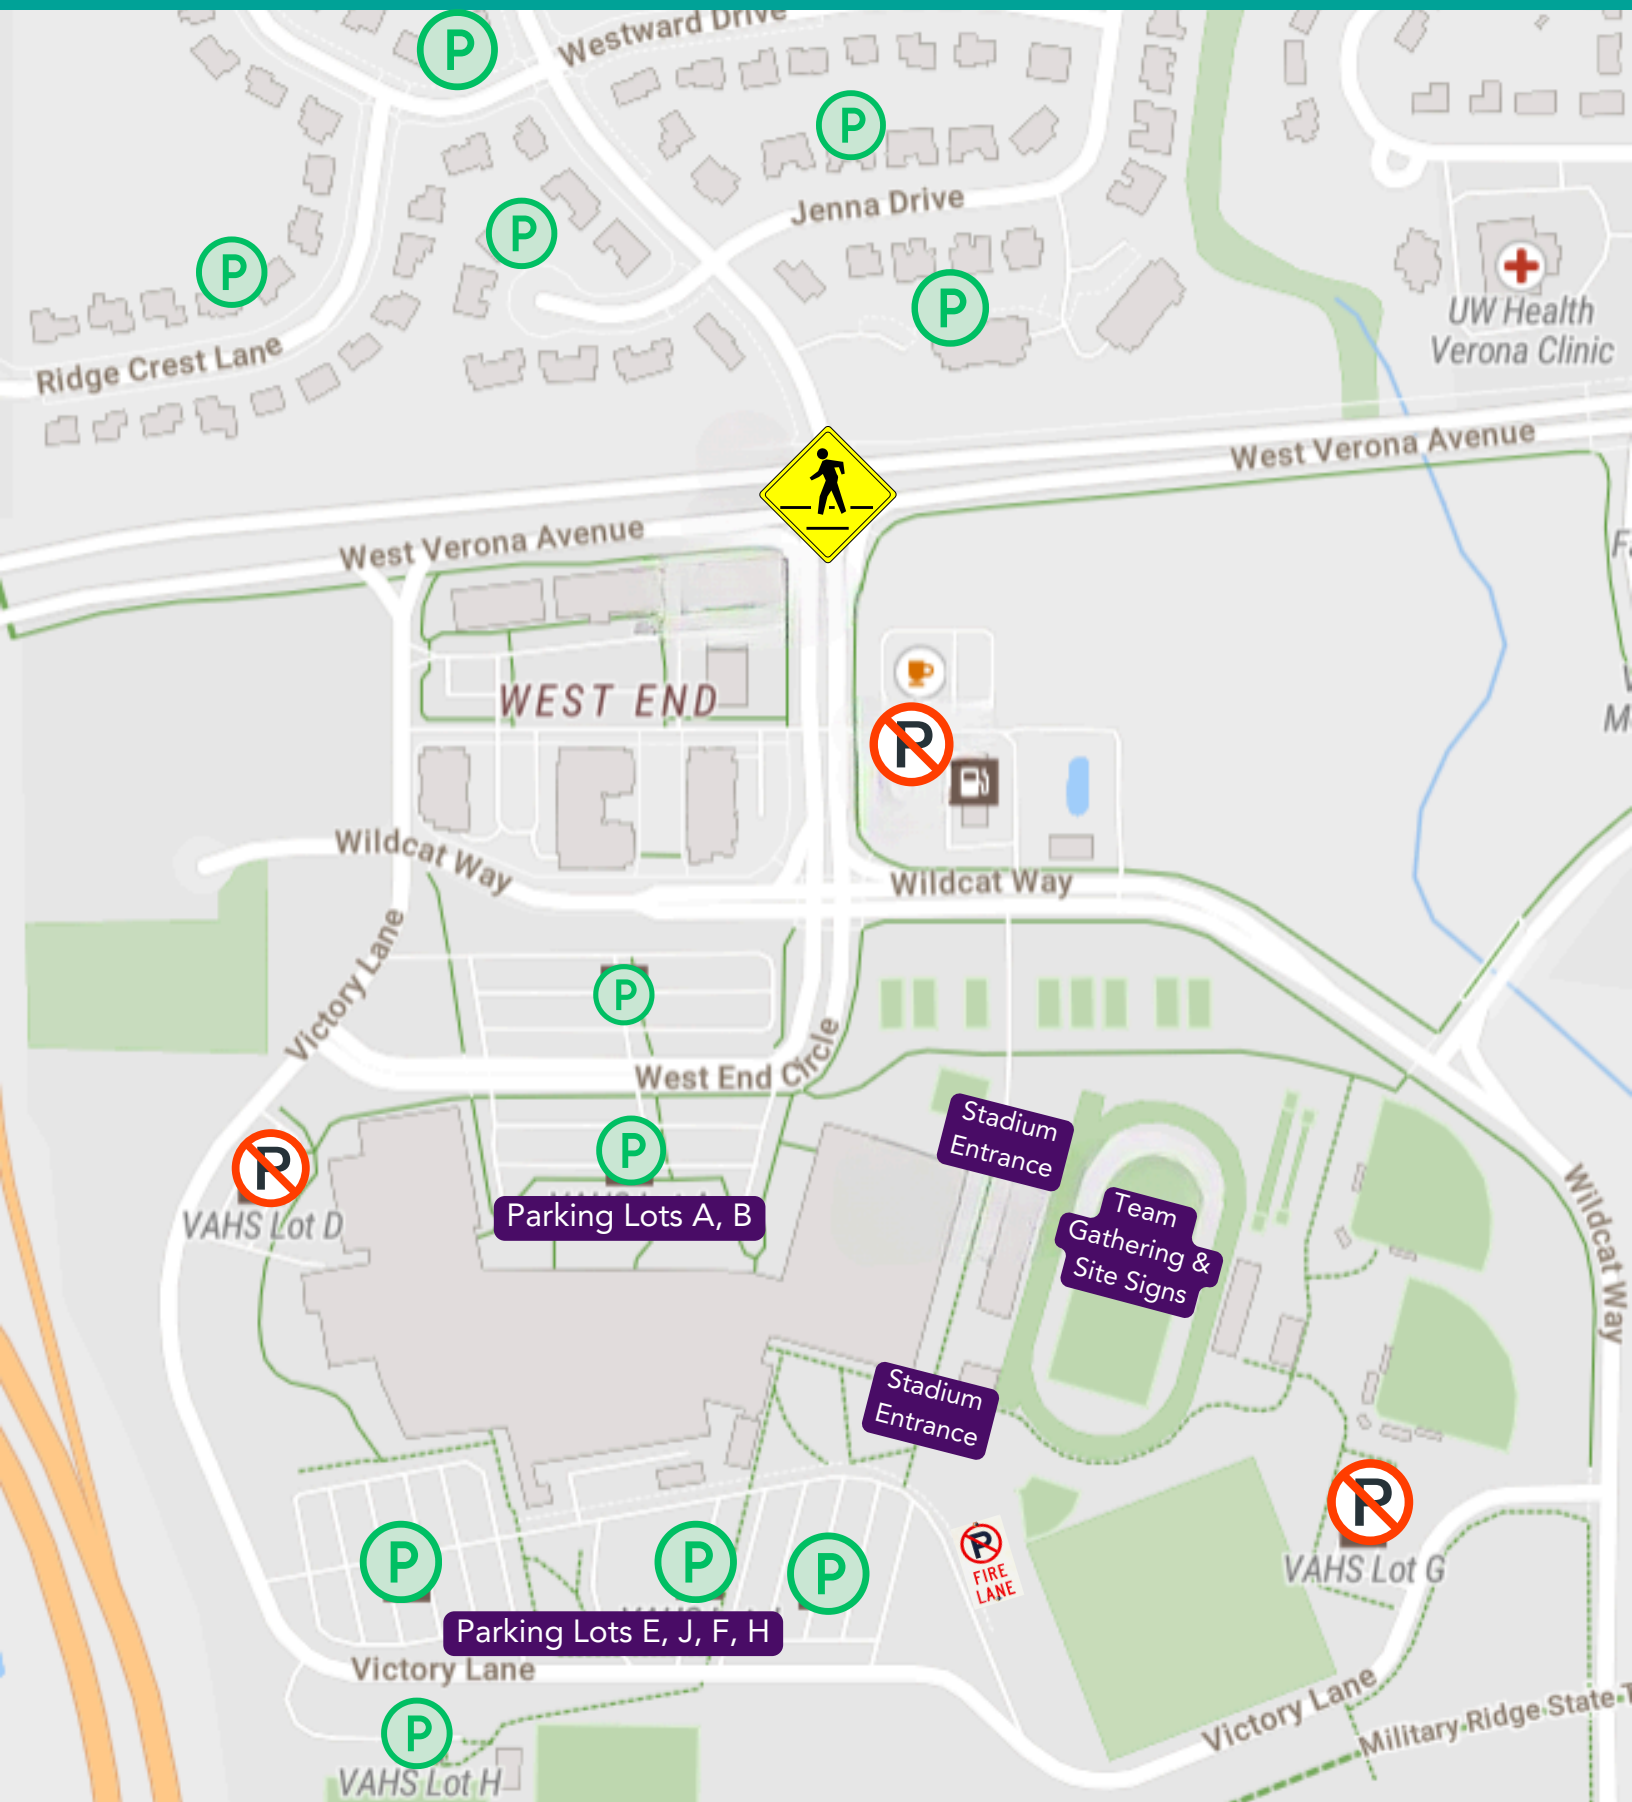

# GIRLS ON THE RUN 5K PARKING MAP

Parking Attendants will assist with traffic flow and fill lots in this order: F, J, E, H, B, A.

Parking is not permitted in lots D, G, I or fire lane.

When lots fill, please utilize street parking on the north side of Verona Ave, cross on foot at lights.