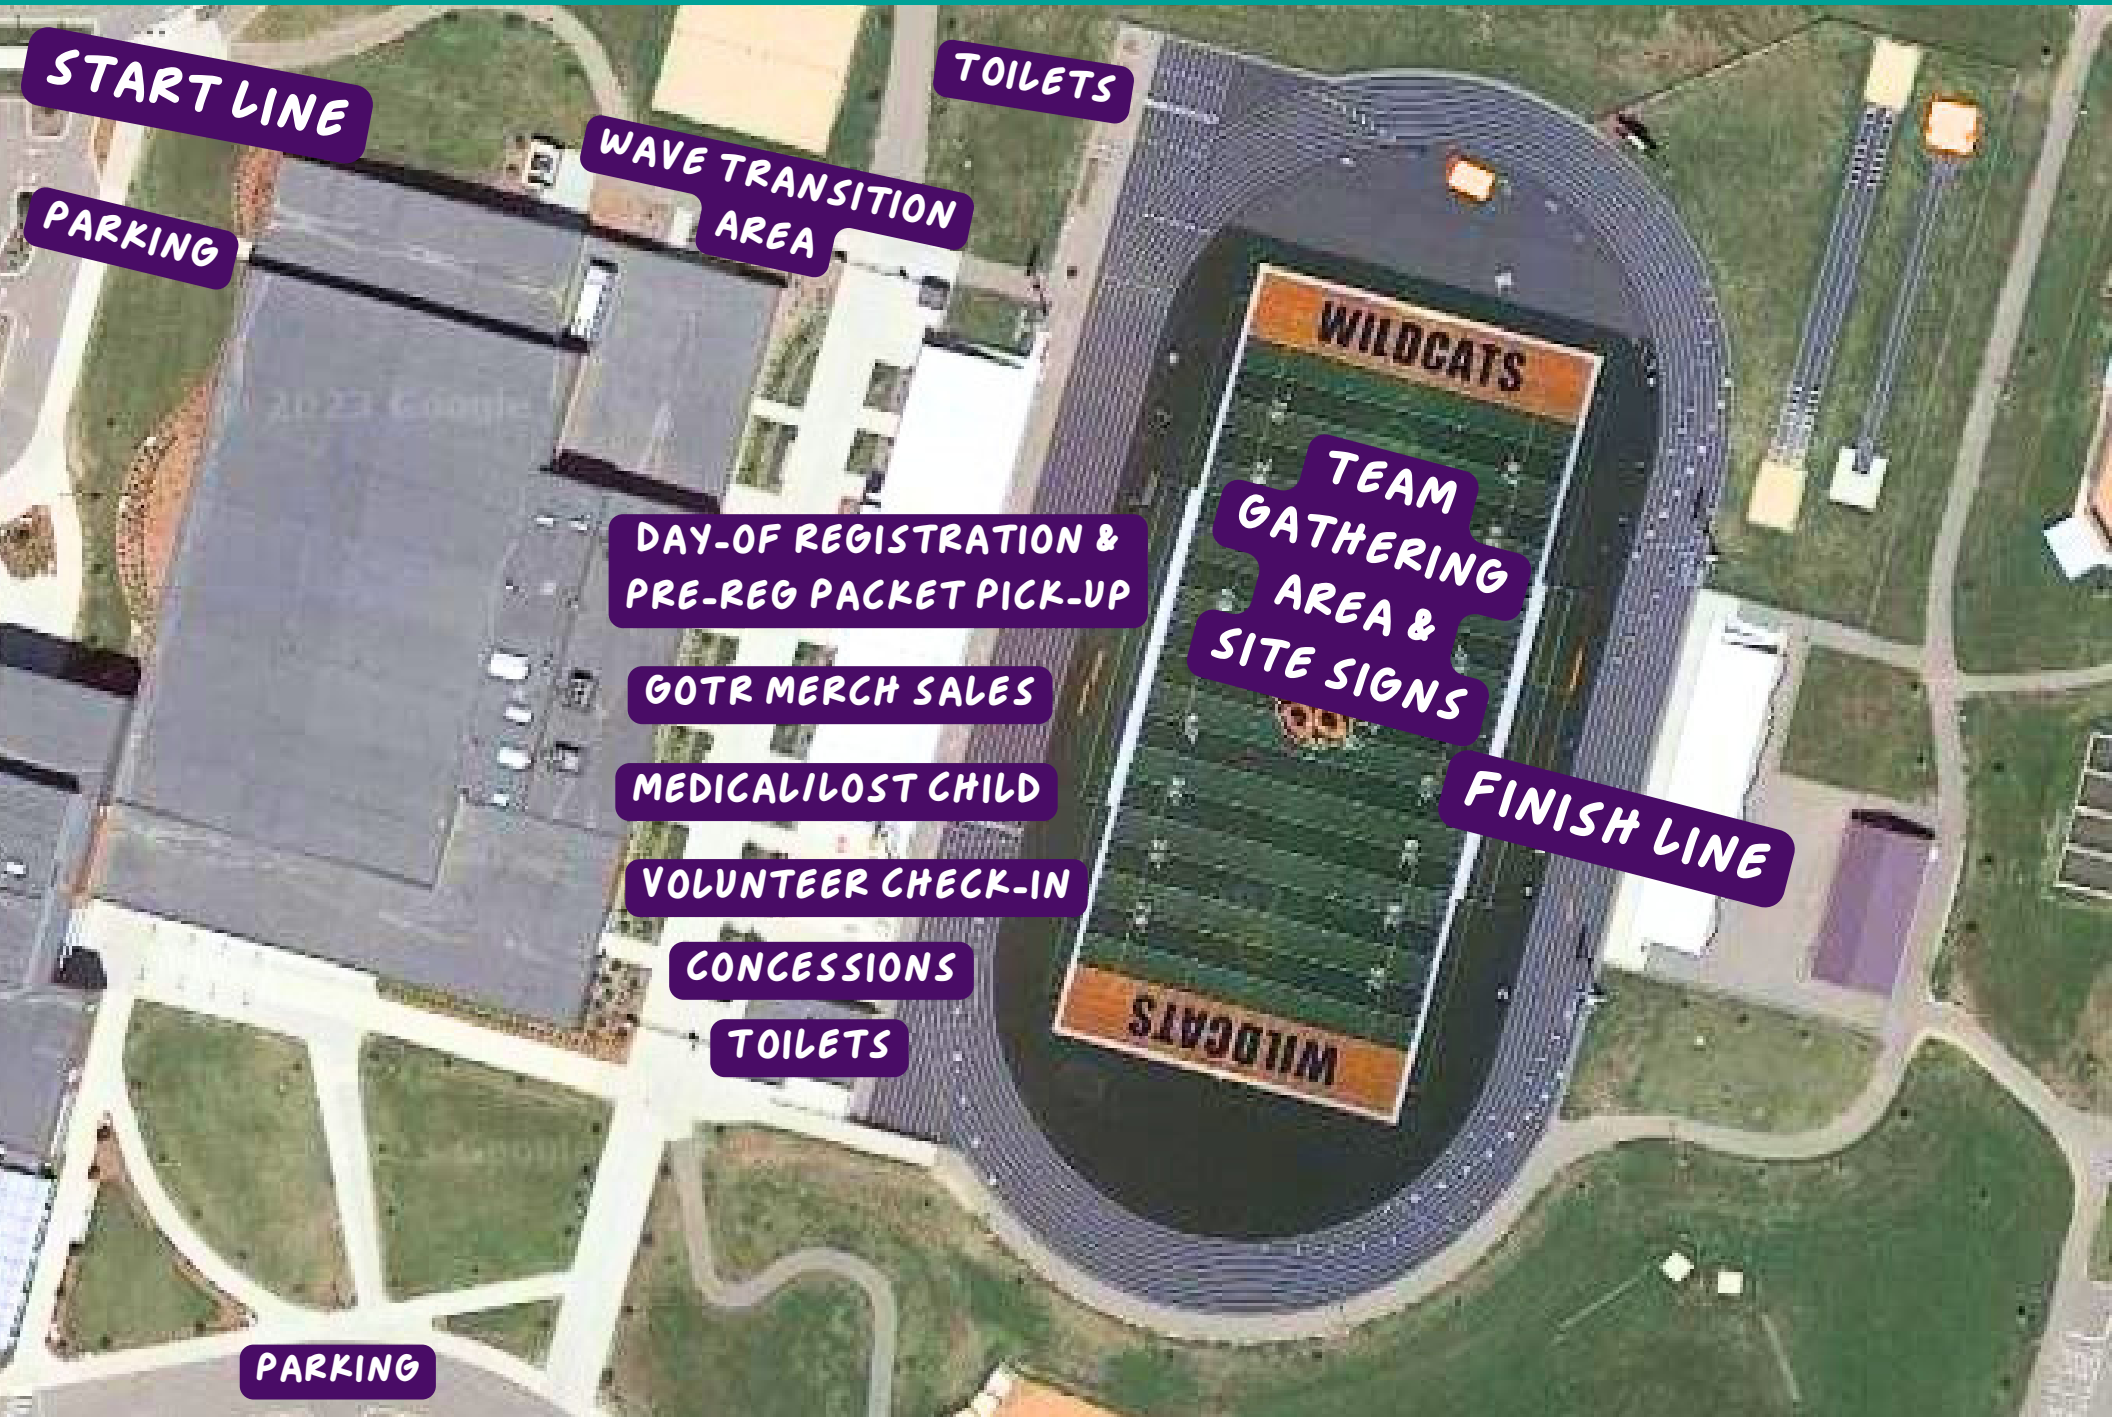

# SPRING 2024 GIRLS ON THE RUN 5K GROUNDS MAP

START LINE

PARKING

WAVE TRANSITION AREA

TOILETS

DAY-OF REGISTRATION & PRE-REG PACKET PICK-UP

GOTR MERCH SALES

MEDICAL/LOST CHILD

VOLUNTEER CHECK-IN

CONCESSIONS

TOILETS

TEAM GATHERING AREA & SITE SIGNS

FINISH LINE

PARKING