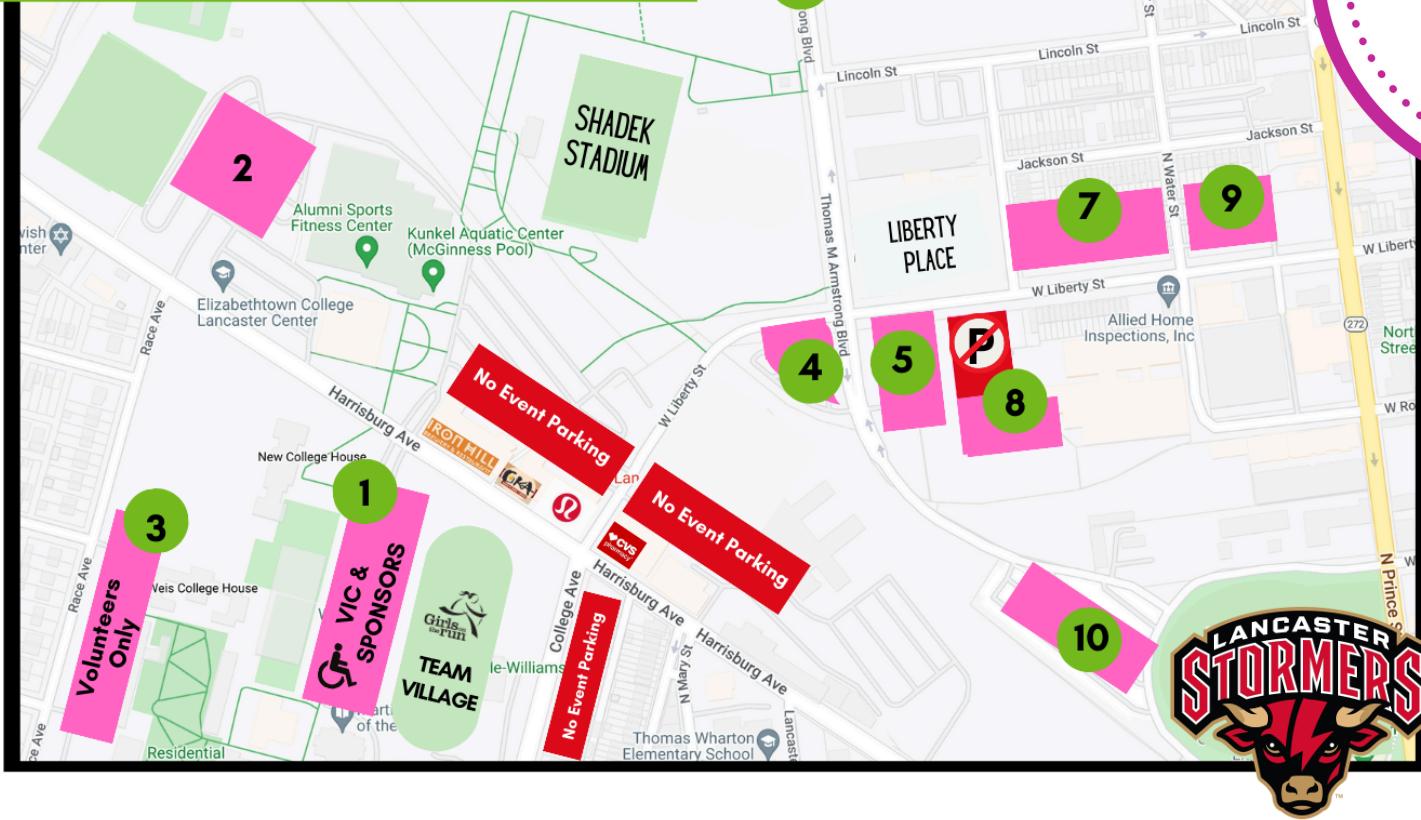

Spring 2024 5K EVENT GUIDE

MAY 4, 2024 - F&M COLLEGE - 9:00AM

gotrlancaster.org

PARKING MAP

We ask for families to arrive to park by 7:45am to allow for plenty of time to walk to the 5K location. See the parking map below for details on lots available. On 5K morning, look for signs and parking attendants. Please park in GOTR designated lots only.

★
Thank you to F&M College, Clipper Stadium, and Liberty Place for generously providing event parking.

1. Williamson Lot is for **PASS HOLDERS & Persons with Disabilities**
2. Tylus Field/Alumni Sports & Fitness Center -Open to All
3. Race Avenue F&M Parking Lots for Volunteers Only
4. Liberty Street Parking Open to All 5K Attendees
5. F&M Parking Lots Open to All 5K Attendees

6. Thomas M. Armstrong Blvd. Parking Open to All 5K Attendees
- 7, 8, & 9 - Liberty Place Parking Open to All 5K Attendees in numbered areas only.
10. Clipper Stadium Parking Lot

On-Street Parking: If you choose to park on the street, please watch for street cleaning and permit parking signs. **There is NO parking on College Avenue for this event!**

Neff
Martin Meylin
Lititz
LeTort
LeTort **H&S**

Rohrerstown
Schaeffer
Smith-Wade-El
Smoketown

Southeast
The Mix
Union Canal
Washington

Wharton

ZONES

- MAGICAL MOVERS
- FIRECRACKERS
- SUPERSTARS
- DAZZLING DASHERS