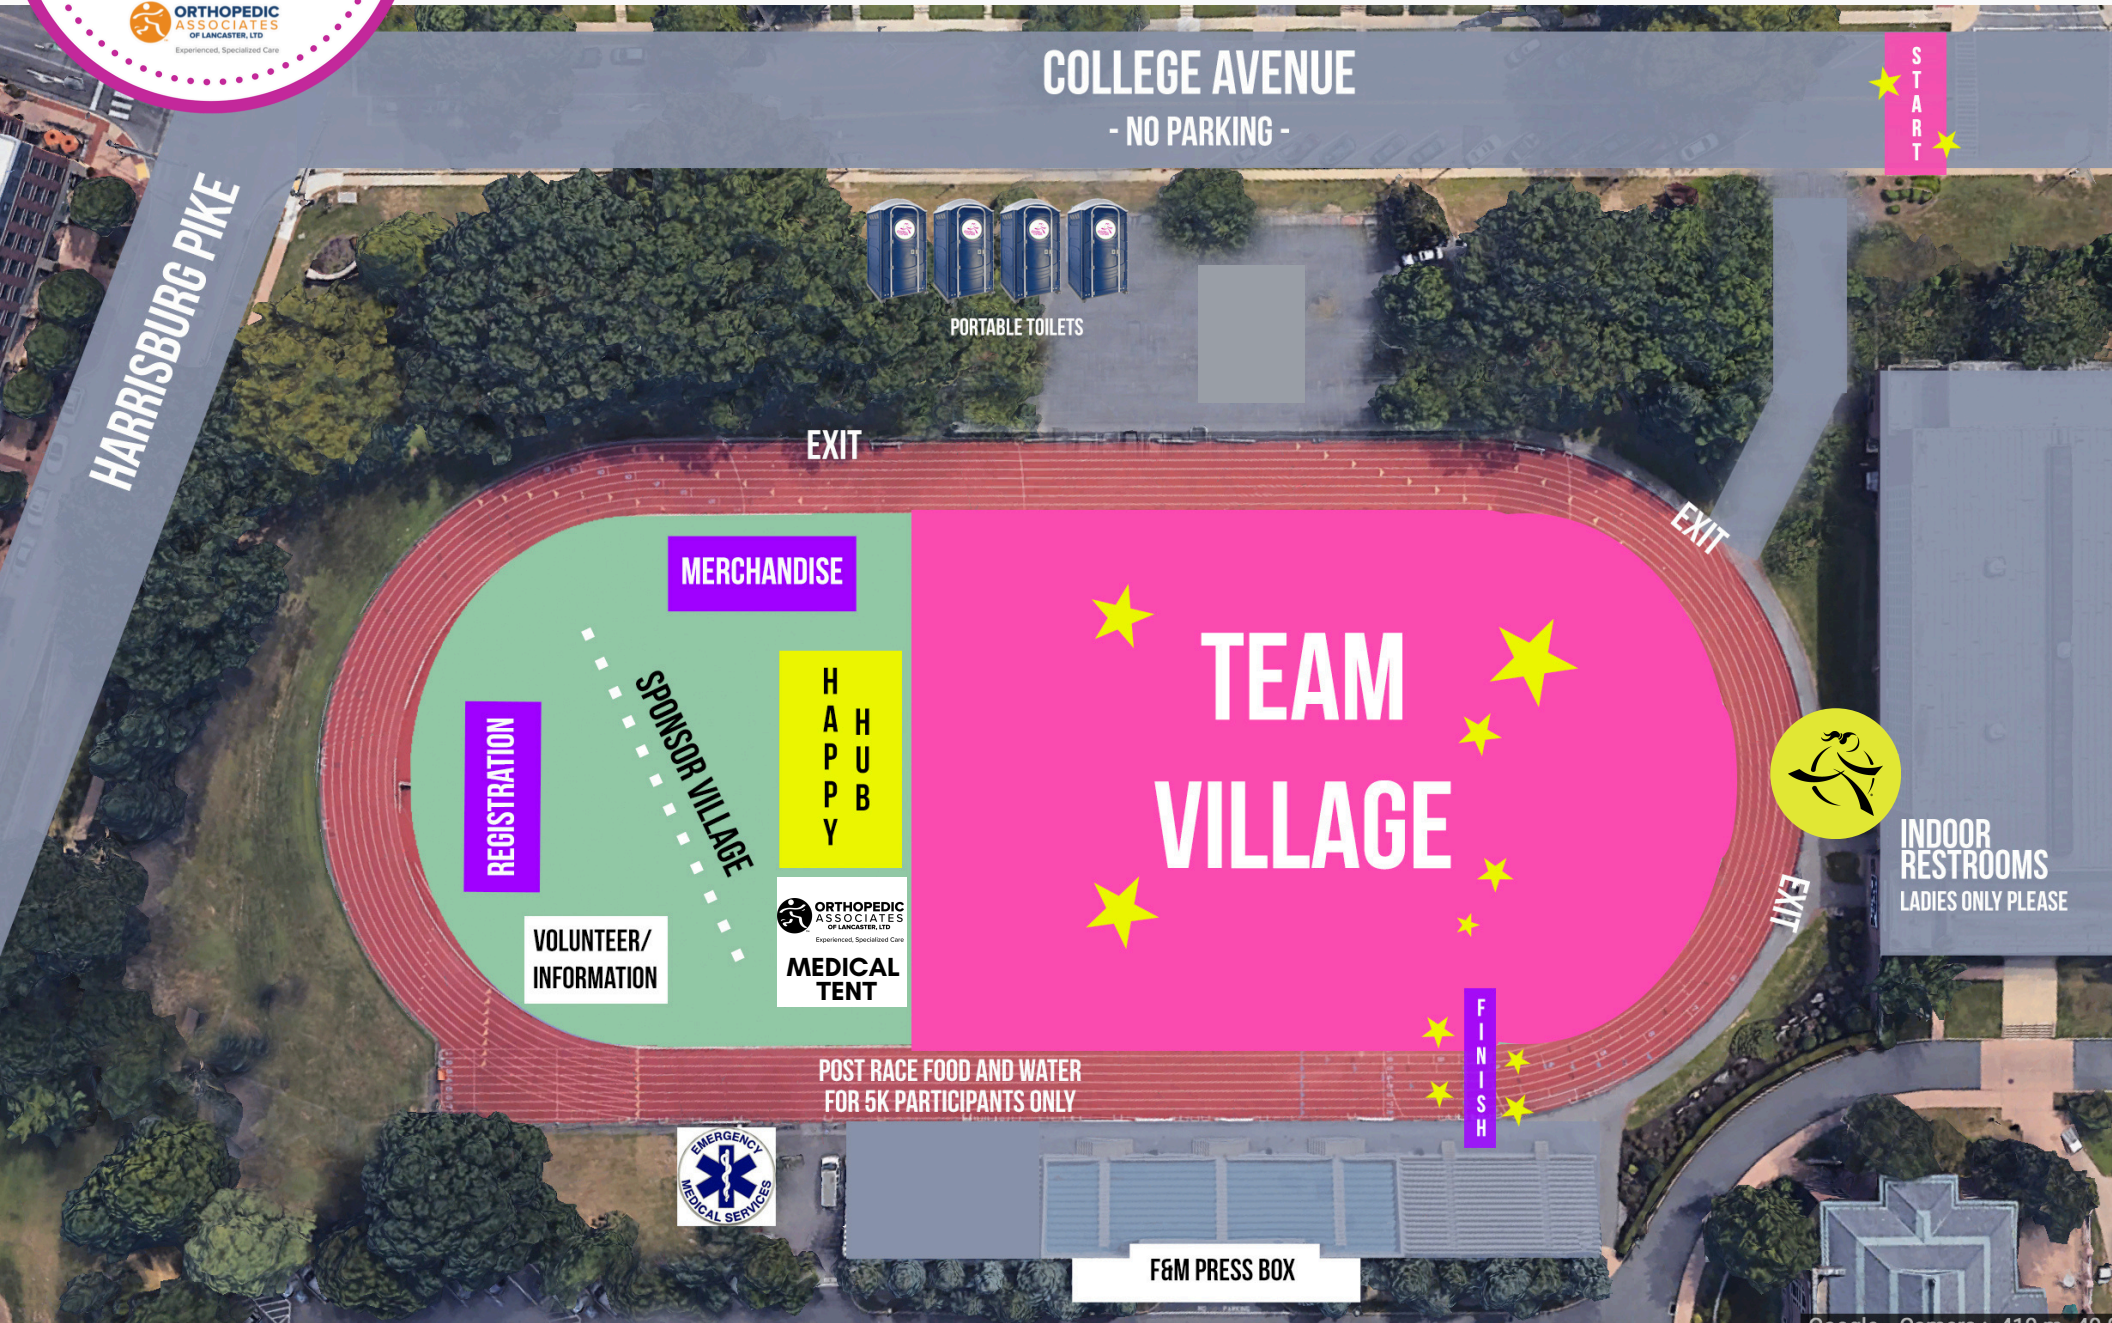

★
Thank you to F&M College, Clipper Stadium, and Liberty Place for generously providing event parking.

1. Williamson Lot is for **PASS HOLDERS & Persons with Disabilities**
2. Tylus Field/Alumni Sports & Fitness Center -Open to All
3. Race Avenue F&M Parking Lots for Volunteers Only
4. Liberty Street Parking Open to All 5K Attendees
5. F&M Parking Lots Open to All 5K Attendees

6. Thomas M. Armstrong Blvd. Parking Open to All 5K Attendees
- 7, 8, & 9 - Liberty Place Parking Open to All 5K Attendees in numbered areas only.
10. Clipper Stadium Parking Lot

On-Street Parking: If you choose to park on the street, please watch for street cleaning and permit parking signs. **There is NO parking on College Avenue for this event!**

5K EVENT FIELD LAYOUT

Our Field Layout map shows you the layout of Williamson-Sponaugle Field for 5K morning. Program participants – Meet up with your team at your assigned team location. (See Team Village Layout Map).

TEAM LAYOUT - SPRING 2024

GOTR program participants, 5K buddies, and families are invited to gather in Team Village of Williamson-Sponaugle Field. Look for your team site name based on the layout below. If you are accompanying a GOTR participant as a 5K buddy or a community runner, kindly join her in the designated zone.