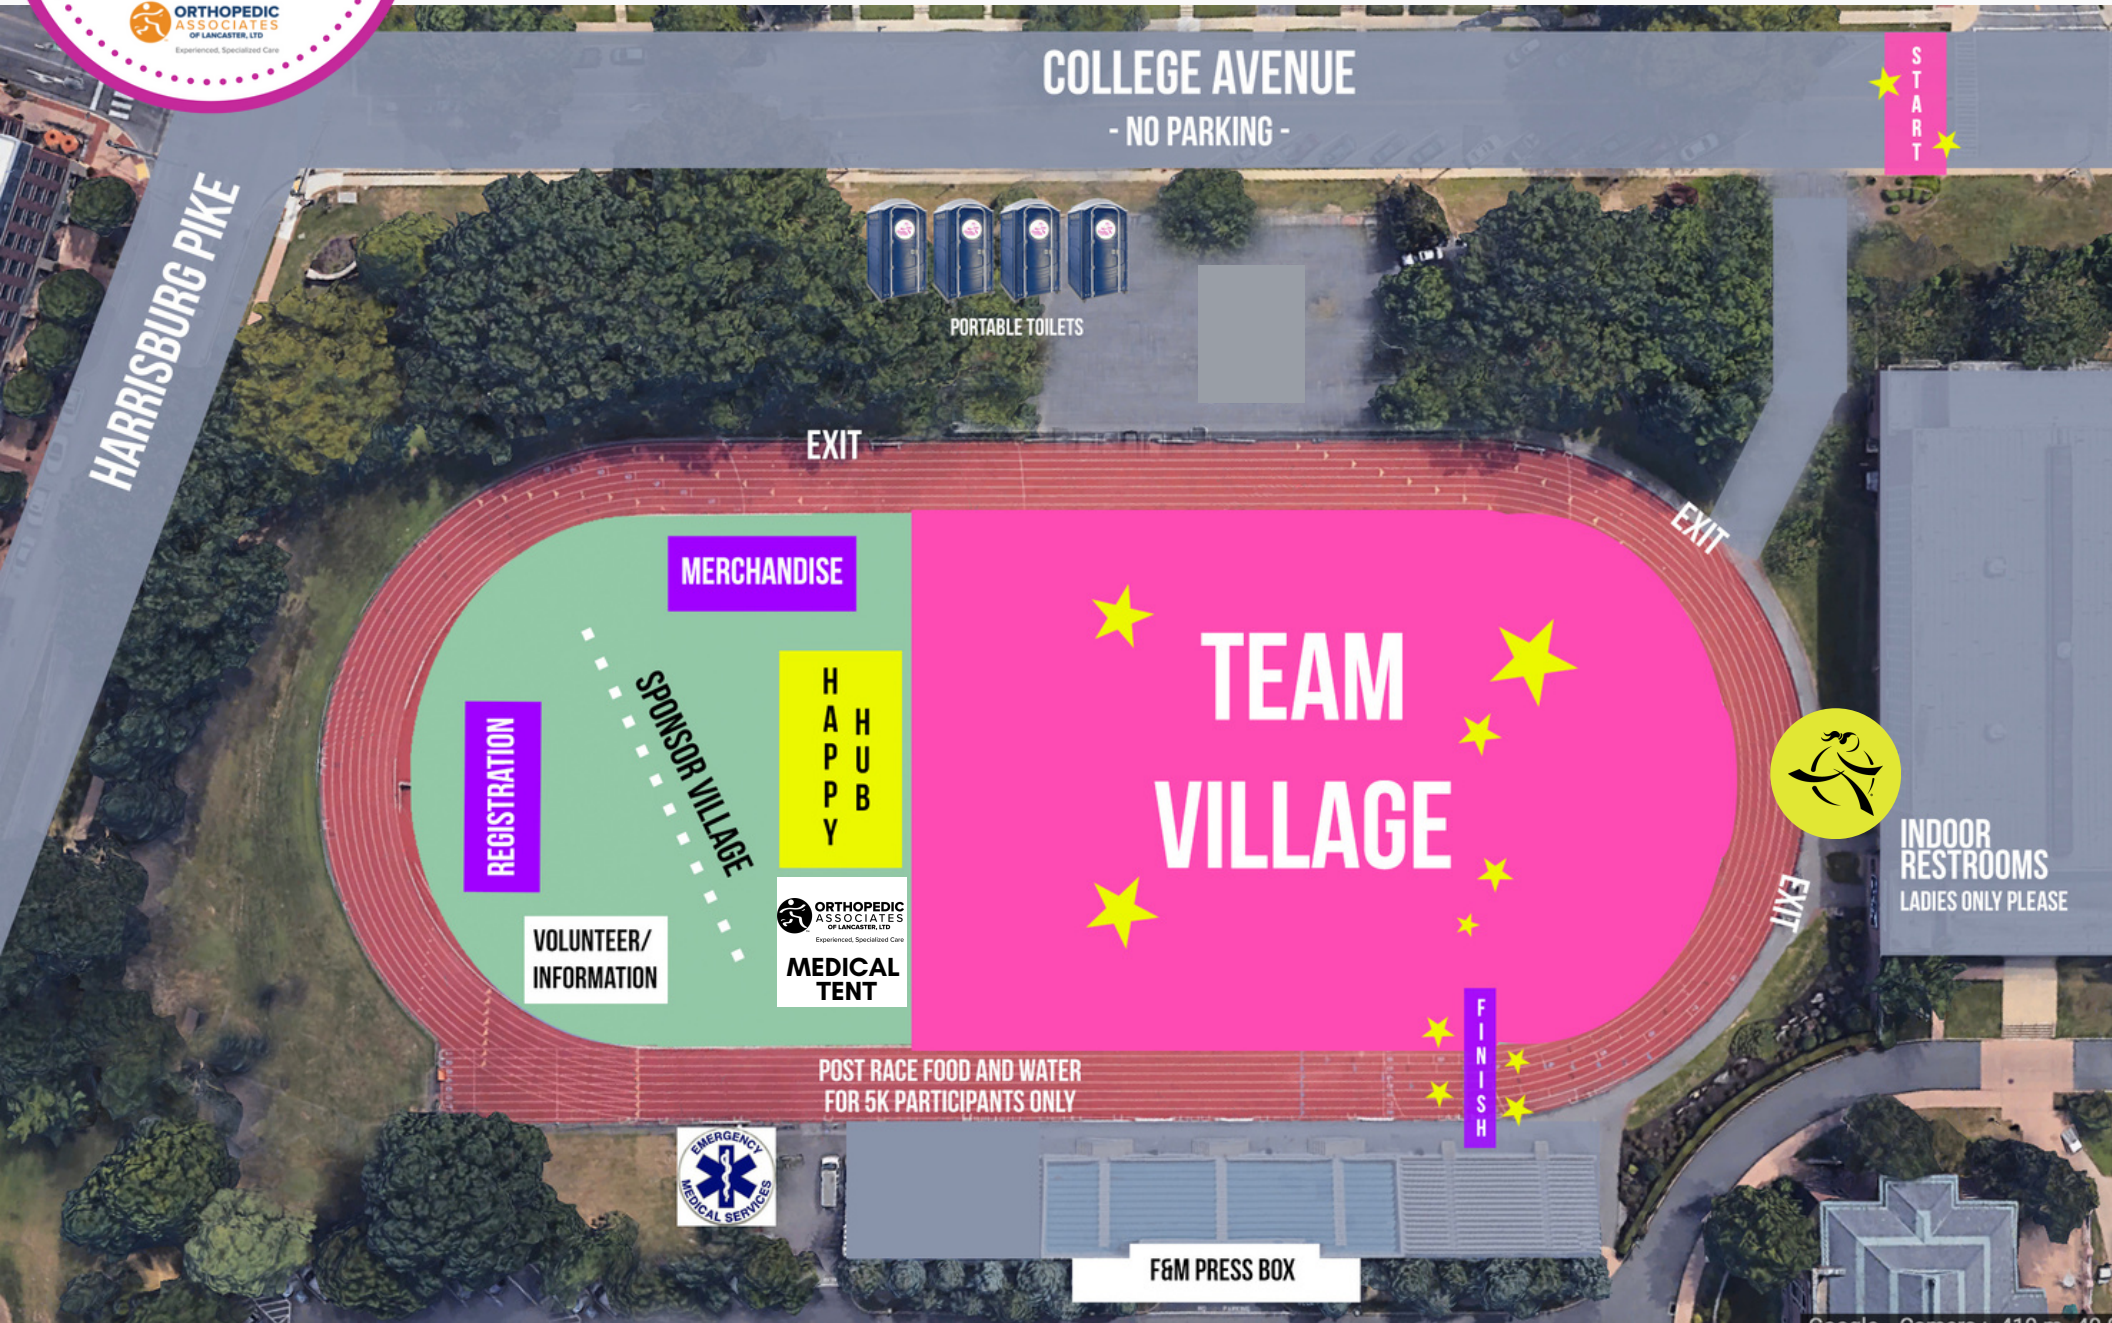

COLLEGE AVENUE

- NO PARKING -

START

HARRISBURG PIKE

PORTABLE TOILETS

EXIT

EXIT

MERCHANDISE

TEAM VILLAGE

HAPPY

REGISTRATION

SPONSOR VILLAGE

VOLUNTEER/
INFORMATION

ORTHOPEDIC ASSOCIATES OF LANCASTER, LTD
Experienced, Specialized Care
MEDICAL TENT

INDOOR RESTROOMS
LADIES ONLY PLEASE

POST RACE FOOD AND WATER
FOR 5K PARTICIPANTS ONLY

FINISH

F&M PRESS BOX