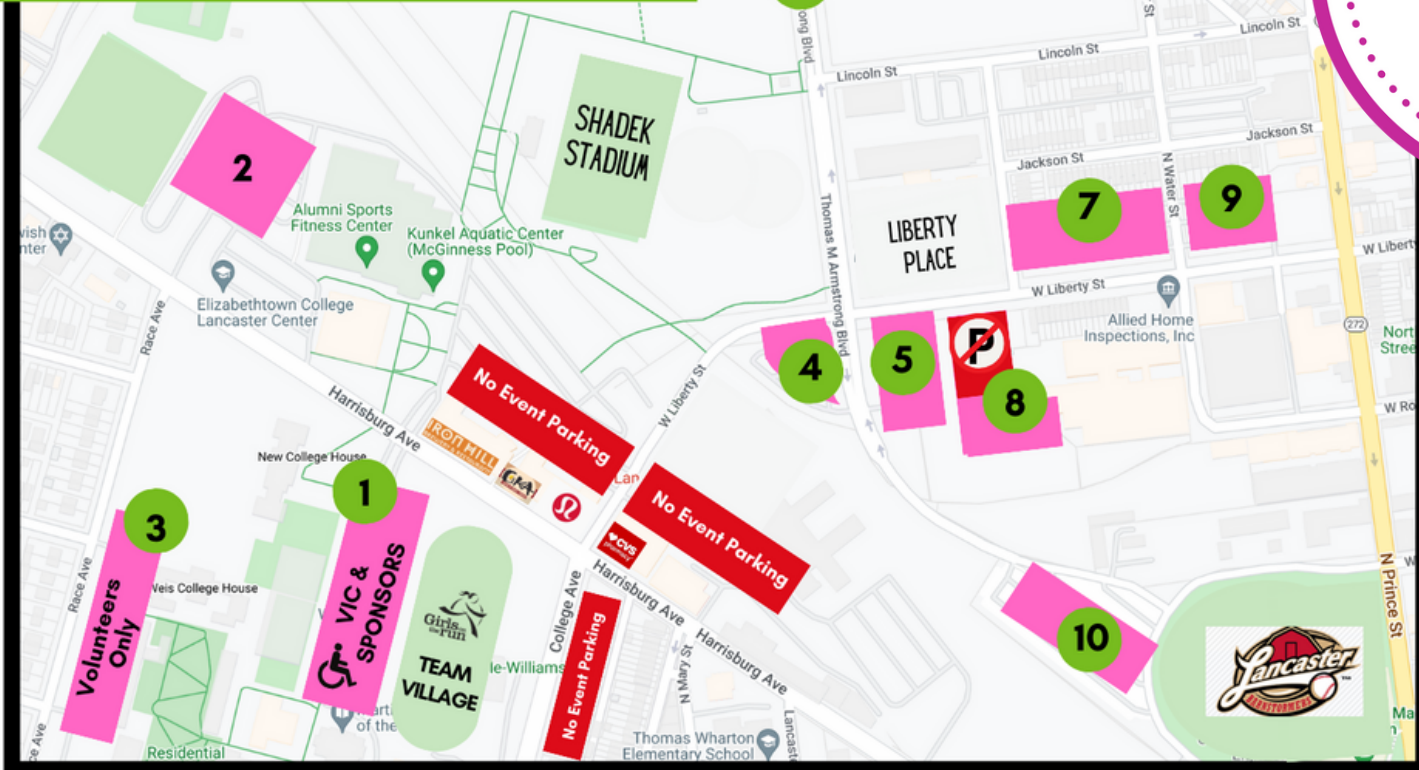

Spring 2024 5K EVENT GUIDE

MAY 4, 2024 - F&M COLLEGE - 9:00AM

gotrlancaster.org

PARKING MAP

We ask for families to arrive to park by 7:45am to allow for plenty of time to walk to the 5K location. See the parking map below for details on lots available. On 5K morning, look for signs and parking attendants. Please park in GOTR designated lots only.

Thank you to F&M College, Clipper Stadium, and Liberty Place for generously providing event parking.

1. Williamson Lot is for **PASS HOLDERS & Persons with Disabilities**
2. Tylus Field/Alumni Sports & Fitness Center -Open to All
3. Race Avenue F&M Parking Lots for Volunteers Only
4. Liberty Street Parking Open to All 5K Attendees
5. F&M Parking Lots Open to All 5K Attendees

6. Thomas M. Armstrong Blvd. Parking Open to All 5K Attendees
- 7, 8, & 9 - Liberty Place Parking Open to All 5K Attendees in numbered areas only.
10. Clipper Stadium Parking Lot

On-Street Parking: If you choose to park on the street, please watch for street cleaning and permit parking signs. **There is NO parking on College Avenue for this event!**

Neff
Martin Meylin
Lititz
LeTort
LeTort **H&S**

Rohrerstown
Schaeffer
Smith-Wade-El
Smoketown

Southeast
The Mix
Union Canal
Washington

Wharton

ZONES

- MAGICAL MOVERS
- FIRECRACKERS
- SUPERSTARS
- DAZZLING DASHERS