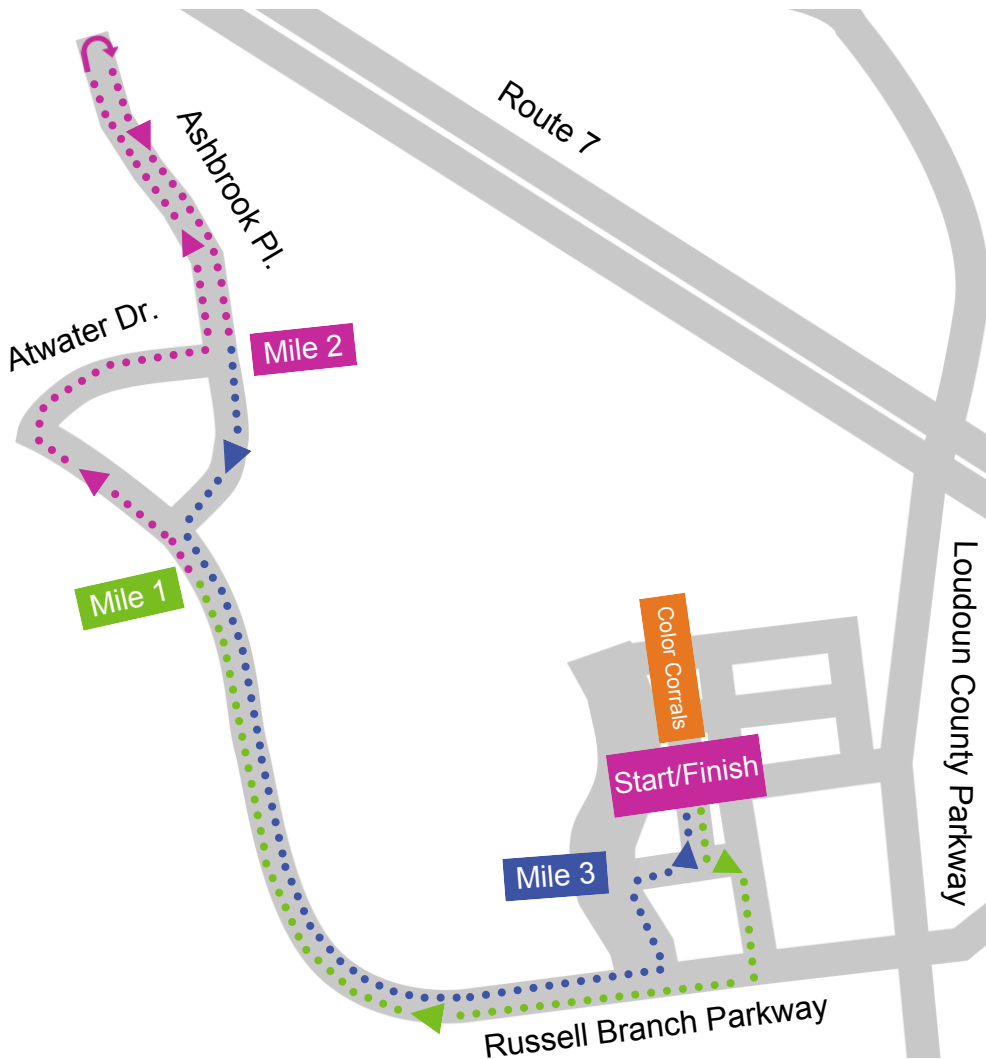

# One Loudoun 5K Course Map

- Start on Easthampton Plaza in front of the Alamo
- Left on Easthampton Plaza
- Right on Exchange Street
- Right on Russell Branch Parkway
- Right on Atwater Drive
- Left on Ashbrook Place
- U-turn at Ashbrook circle
- Left on Russell Branch Parkway
- Right on Provincetown Drive
- Left on Easthampton Plaza

**BROUGHT TO YOU BY OUR GO  
THE DISTANCE SPONSOR**