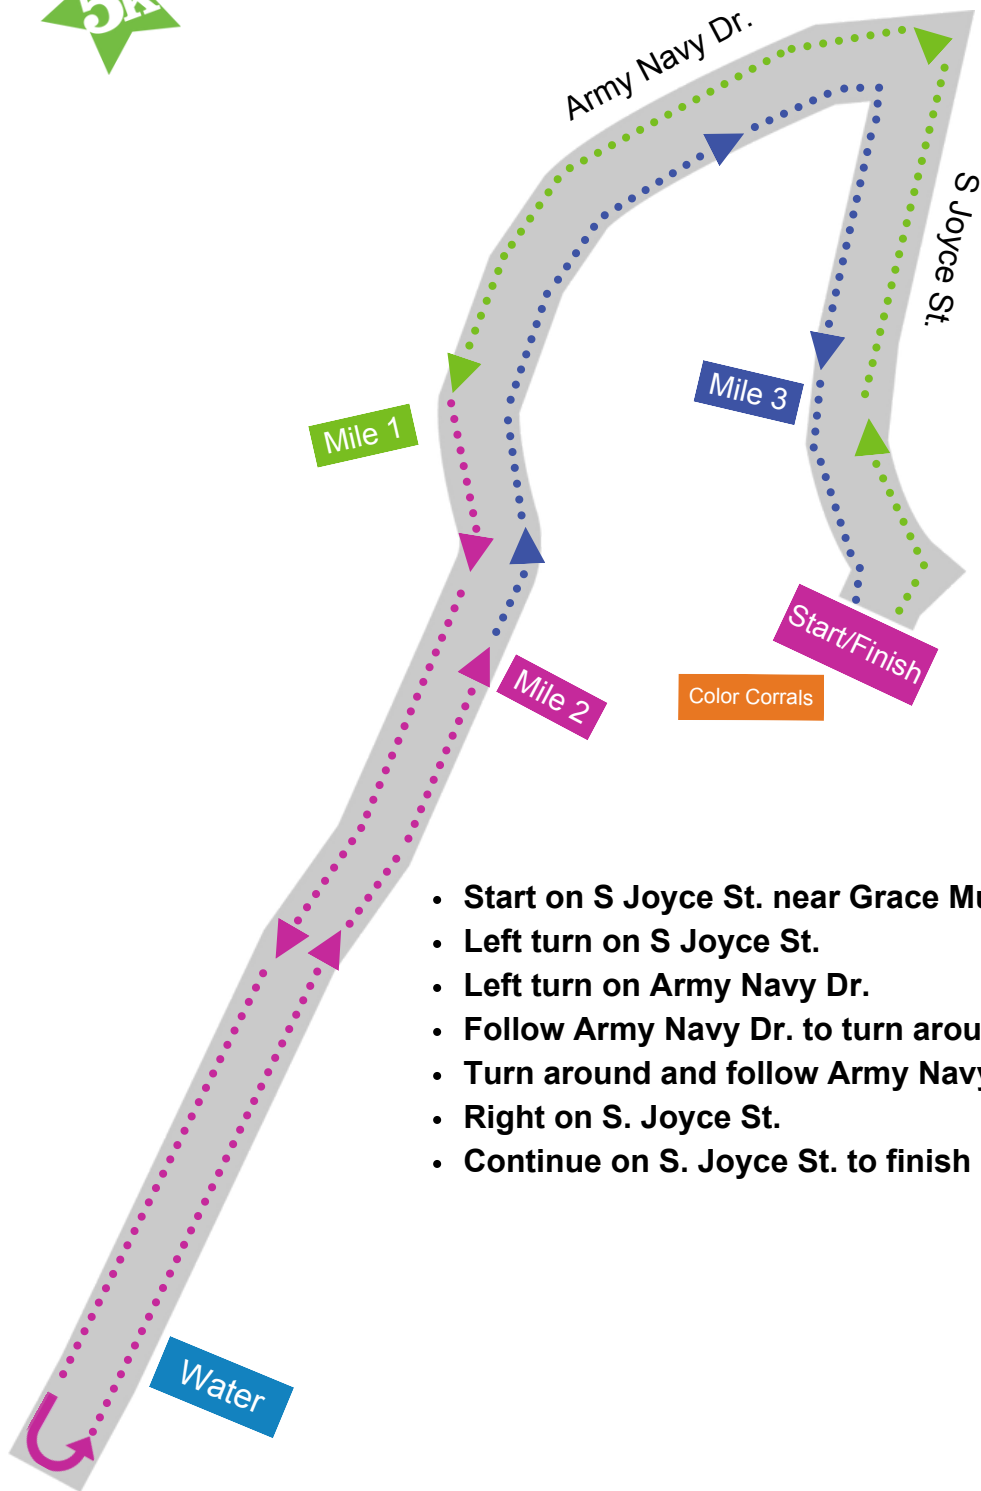

# Pentagon City 5K Course Map

- Start on S Joyce St. near Grace Murray Hopper Memorial Park
- Left turn on S Joyce St.
- Left turn on Army Navy Dr.
- Follow Army Navy Dr. to turn around at 23rd St.
- Turn around and follow Army Navy Dr. to S Joyce St.
- Right on S. Joyce St.
- Continue on S. Joyce St. to finish line