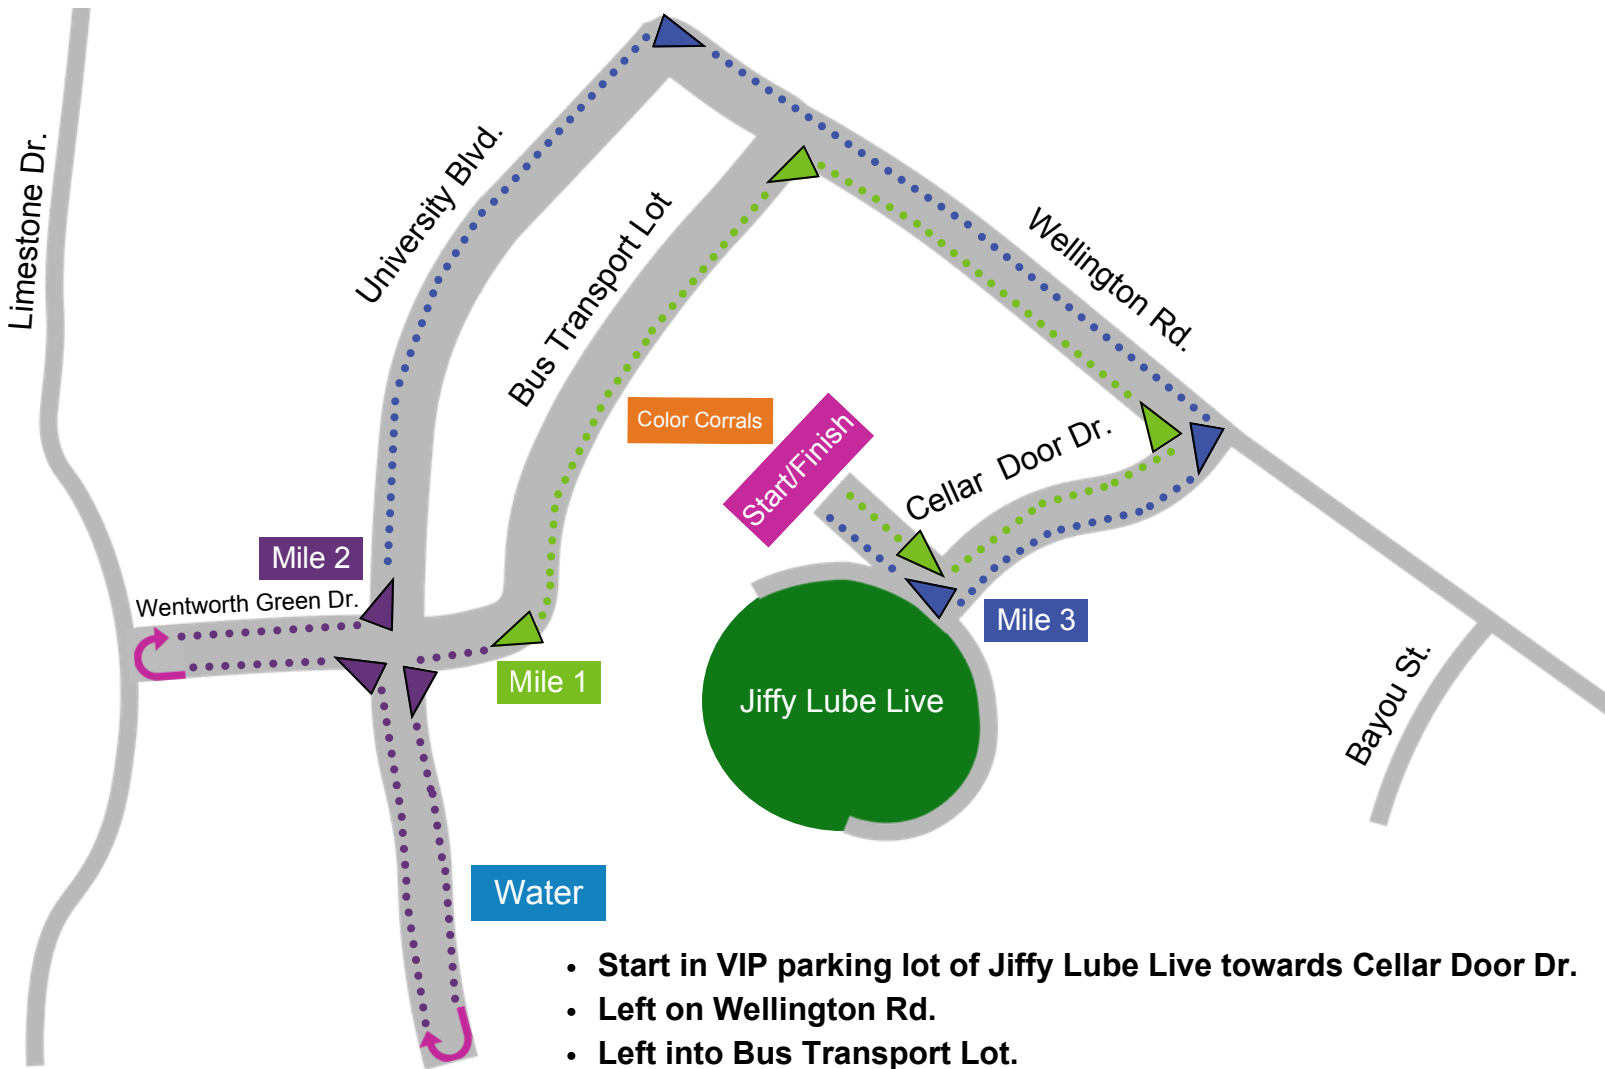

Jiffy Lube Live 5K Course Map

- Start in VIP parking lot of Jiffy Lube Live towards Cellar Door Dr.
- Left on Wellington Rd.
- Left into Bus Transport Lot.
- Left on University Blvd.
- Turn around at end of University Blvd.
- Left on Wentworth Green Dr.
- Turn around at Wentworth Green Dr.
- Left on University Blvd.
- Right on Wellington Rd.
- Right on Cellar Door Dr. back to start/finish line in VIP parking lot.

**BROUGHT TO YOU BY OUR GO
THE DISTANCE SPONSORS**