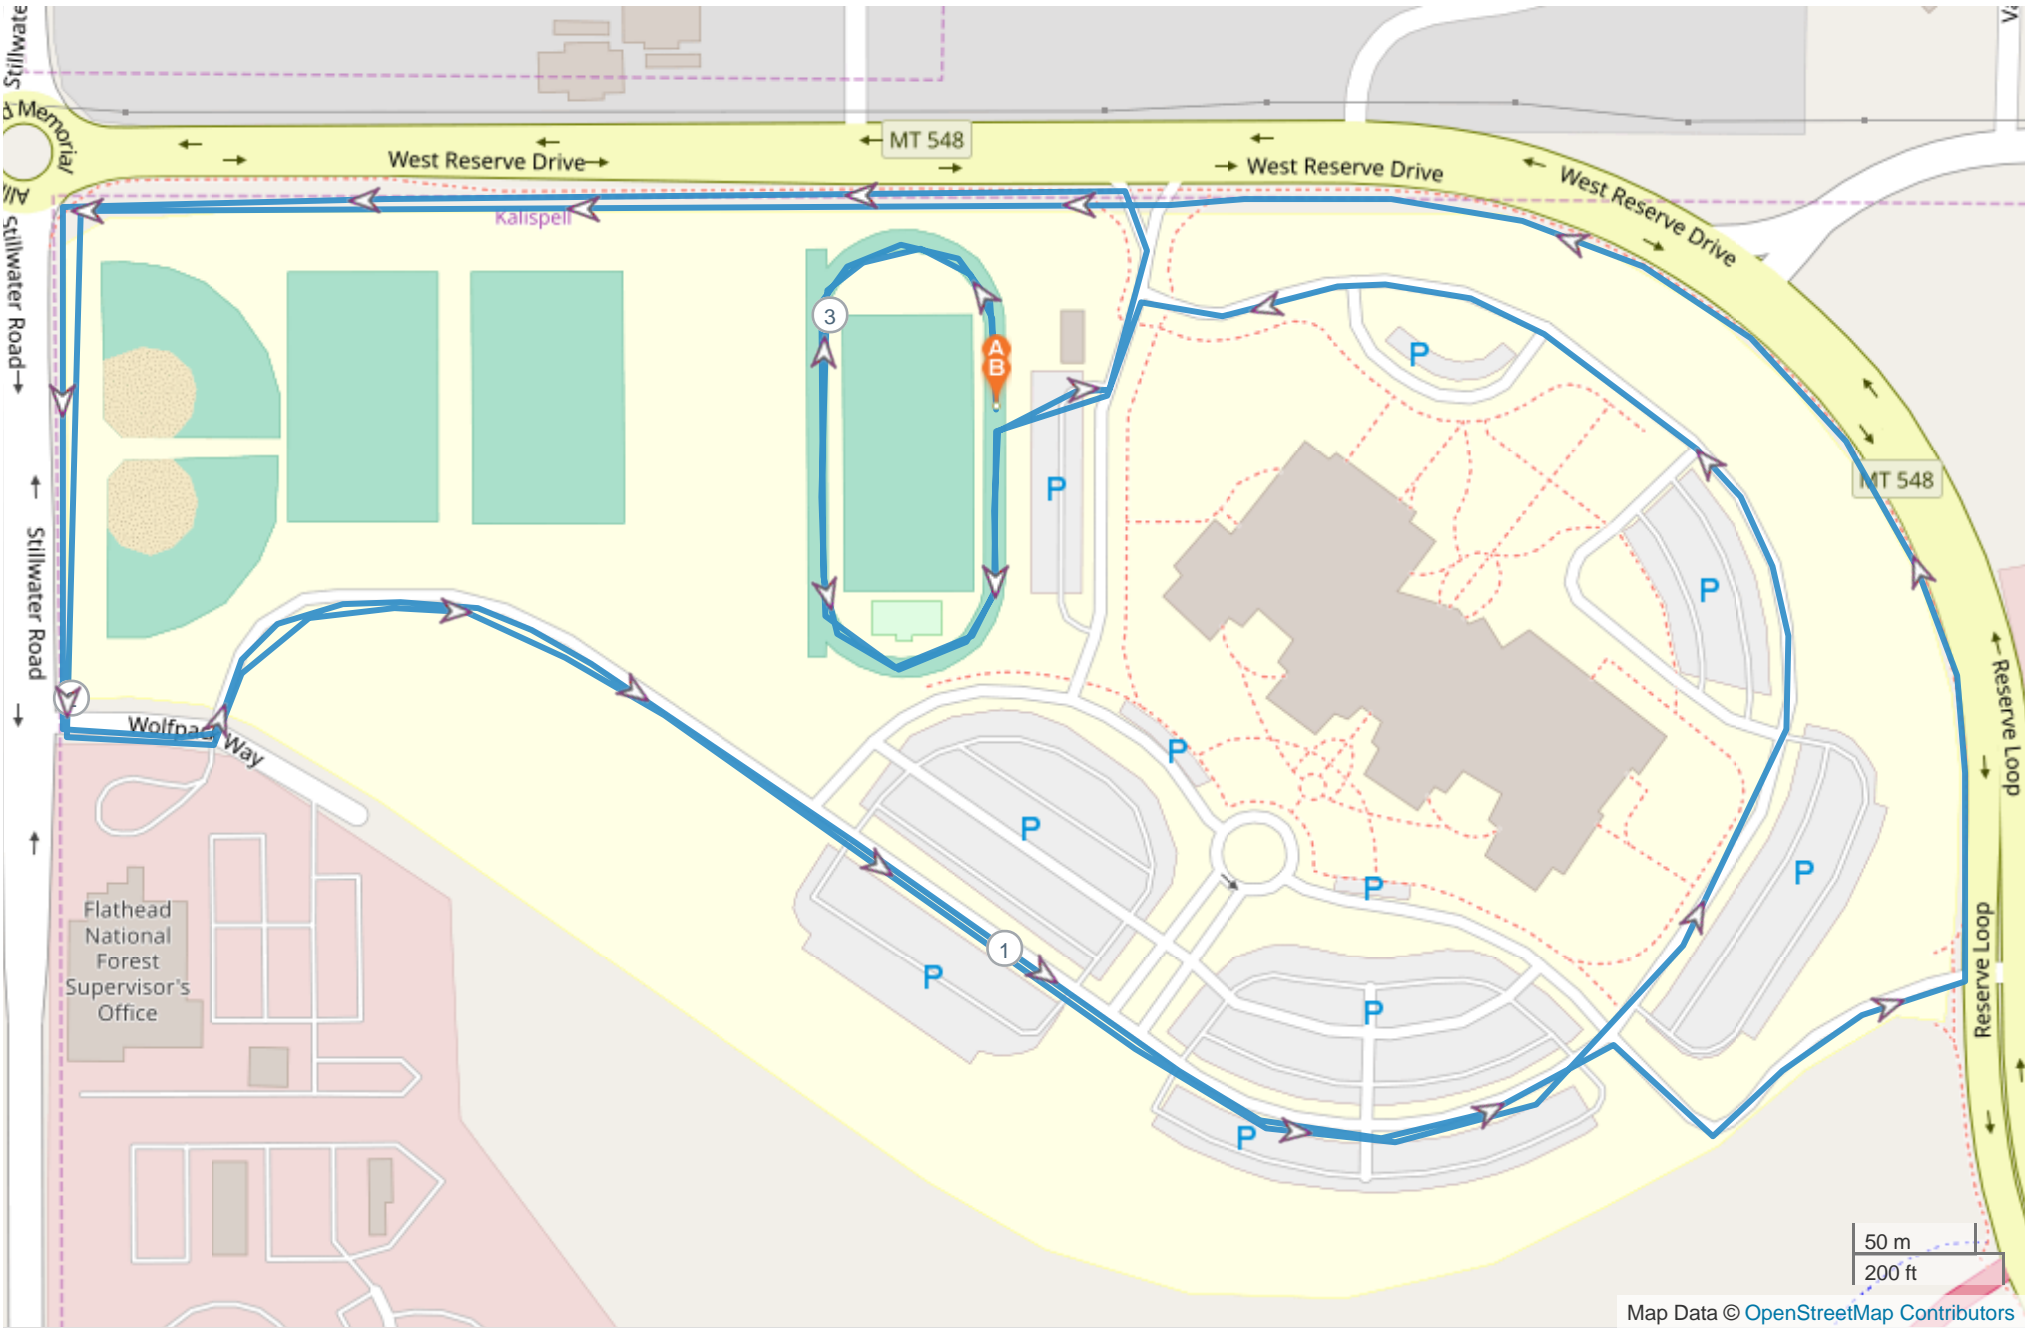

FA22 GHS V3

ROUTE DIRECTIONS

No	Miles	Turn	Directions
----	-------	------	------------

No	Miles	Turn	Directions
1	3.080		FINISH