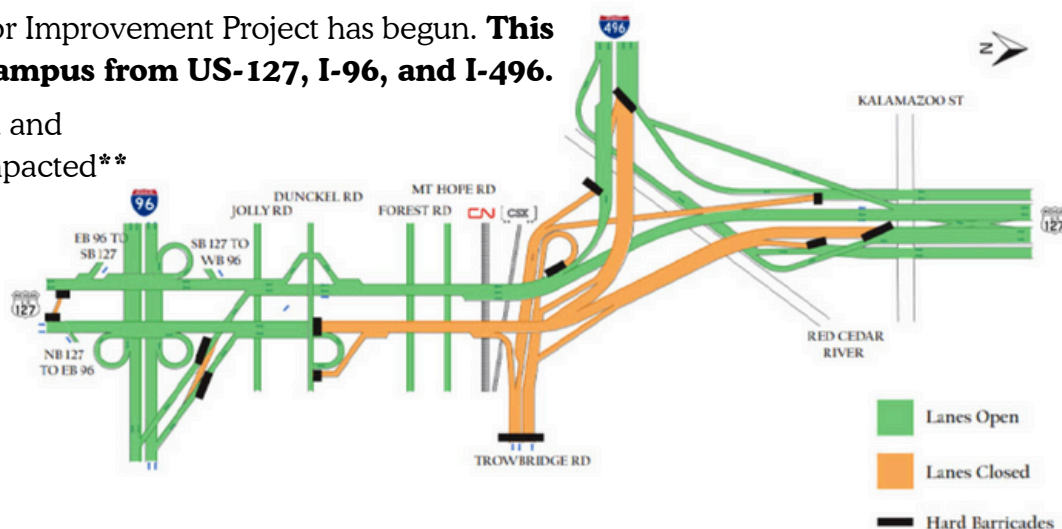

Parking & Road Closure Map

Location: People's Park behind MSU International Center
427 N. Shaw Ln., East Lansing, MI 48824

-  Starting Line
-  Registration & Packet Pick up
-  Closed Lot/Road

- Shaw Lane closed between Harrison Rd. & Chestnut
- Farm Lane closed between Auditorium & N. Shaw.

Available Parking

Recommended Parking:

- Lots 39, 40, and 41 (access from South Shaw)
- Lot 79 near Spartan Stadium
- Parking Ramp 2

Parking on campus is free on Sunday. Please note that some individual spots are reserved 24/7-- those remain in effect on Sunday but are clearly marked.

Please be aware of the Construction on US-127 and surrounding roads while traveling to Campus.

Construction on the US-127 Corridor Improvement Project has begun. **This will impact those traveling to campus from US-127, I-96, and I-496.**

****Exits to Trowbridge Road and Kalamazoo Street will also be impacted****

- If you are coming from the Detroit area, use **Okemos Exit 110.**
- If you are coming from the Flint area, use **Saginaw Business Loop off I-69.**