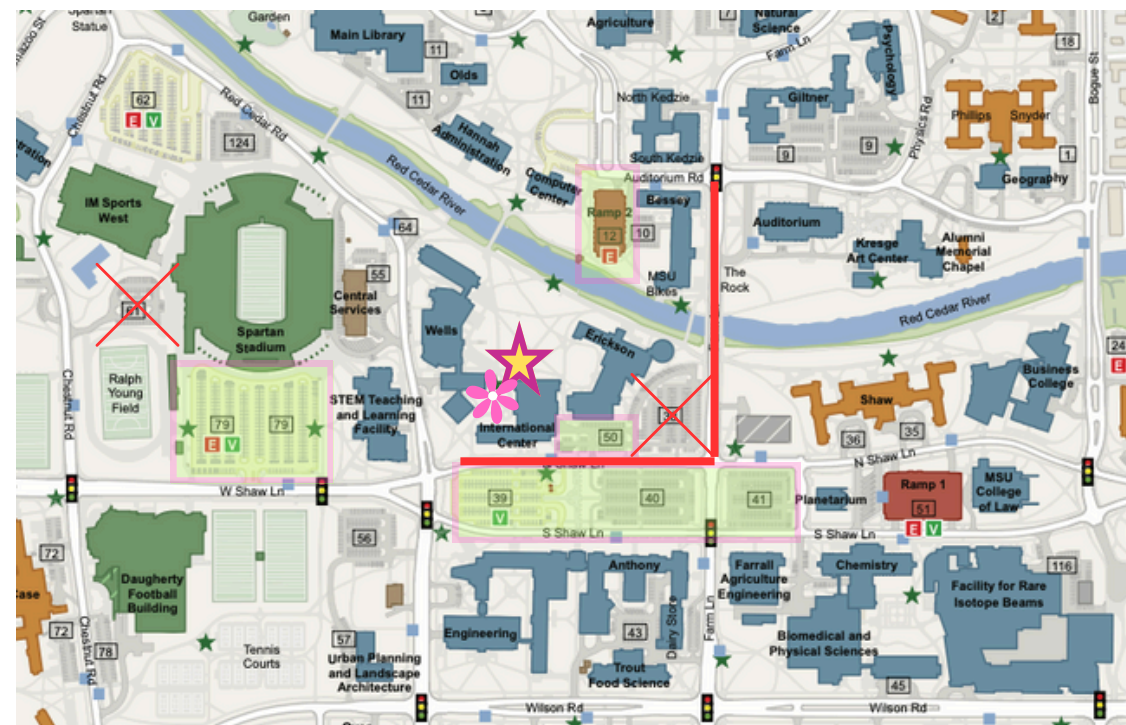

Parking & Road Closure Map

Location: People's Park behind MSU International Center
427 N. Shaw Ln., East Lansing, MI 48824

-  Starting Line
-  Registration & Packet Pick up
-  Closed Lot/Road

- Shaw Lane closed between Harrison Rd. & Chestnut
- Farm Lane closed between Auditorium & N. Shaw.

Available Parking

Recommended Parking:

- Lots 39, 40, and 41 (access from South Shaw)
- Lot 79 near Spartan Stadium
- Parking Ramp 2

Parking on campus is free on Sunday. Please note that some individual spots are reserved 24/7-- those remain in effect on Sunday but are clearly marked.

****Exits to Trowbridge Road and Kalamazoo Street will also be impacted****

- If you are coming from the Detroit area, use **Okemos Exit 110.**
- If you are coming from the Flint area, use **Saginaw Business Loop off I-69.**

We HIGHLY recommended that you use GPS apps to find the best solution to get to campus. Route your GPS to any of the recommended parking lots or parking ramps listed above.