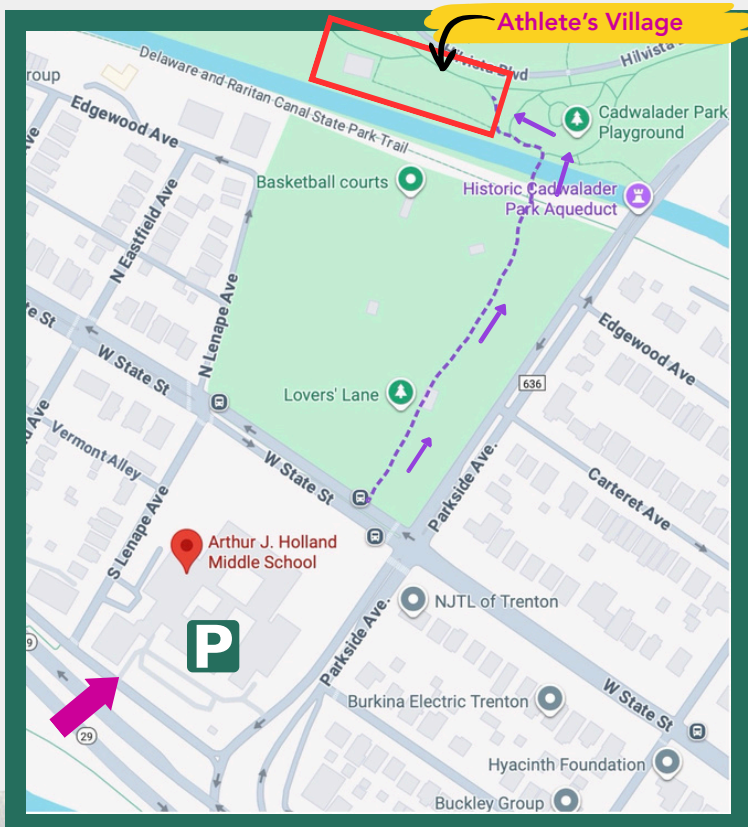

2025

MEMORIES

in motion

SOUTH 5K, CADWALADER PARK

SOUTH 5K PARKING INSTRUCTIONS

SUNDAY NOVEMBER 16
Cadwalader Park, Trenton

Arrive by 8:00am - 5K begins at 9:00am

NOTE: We are asking families/buddies/guests to **park by county** as noted below.

HUNTERDON COUNTY

PARK AT ARTHUR J. HOLLAND MIDDLE SCHOOL

Located at 1001 W State St, Trenton

Parking lot is behind Holland School. From W. State St, take Lenape Ave to LEFT on Riverside Ave to lot entrance. Walk to W. State St and safely cross to follow path to Athlete's Village.