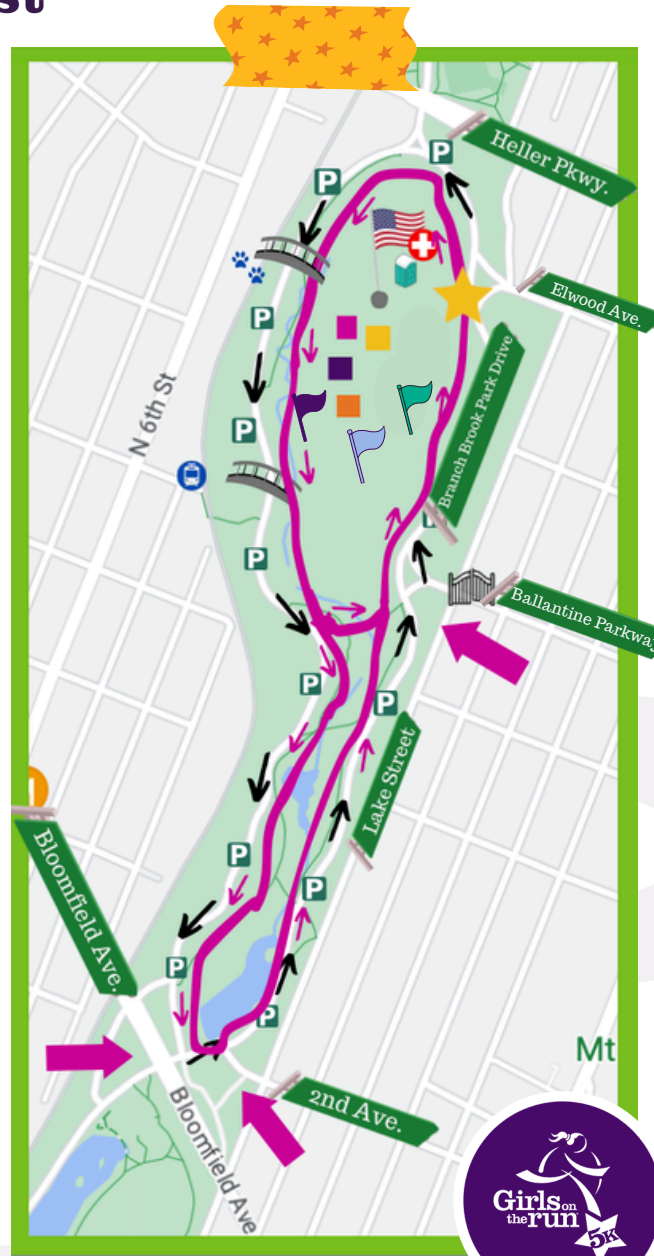

2026 Celebrate Your Start

New Jersey East

Spring 5K NORTH Site Map

Branch Brook Park, Newark

Saturday, May 30, 2026

Note: The 5K course is located in the park's **Northern Division**, between Bloomfield Avenue & Heller Parkway.

Parking is available along the 2-mile loop of Branch Brook Park Road.

- Start/Finish line
- GOTR tent
- Registration/Check-in
- Volunteer Check-in
- Sponsor Tables
- 5K Course Route
- Parking
- Branch Brook Park Drive one-way
- 5K Parking Entrance
- Foot bridge
- Aid Station
- Porta Toilet

-
-
-
- Essex Teams
- Morris Teams
- Union Teams